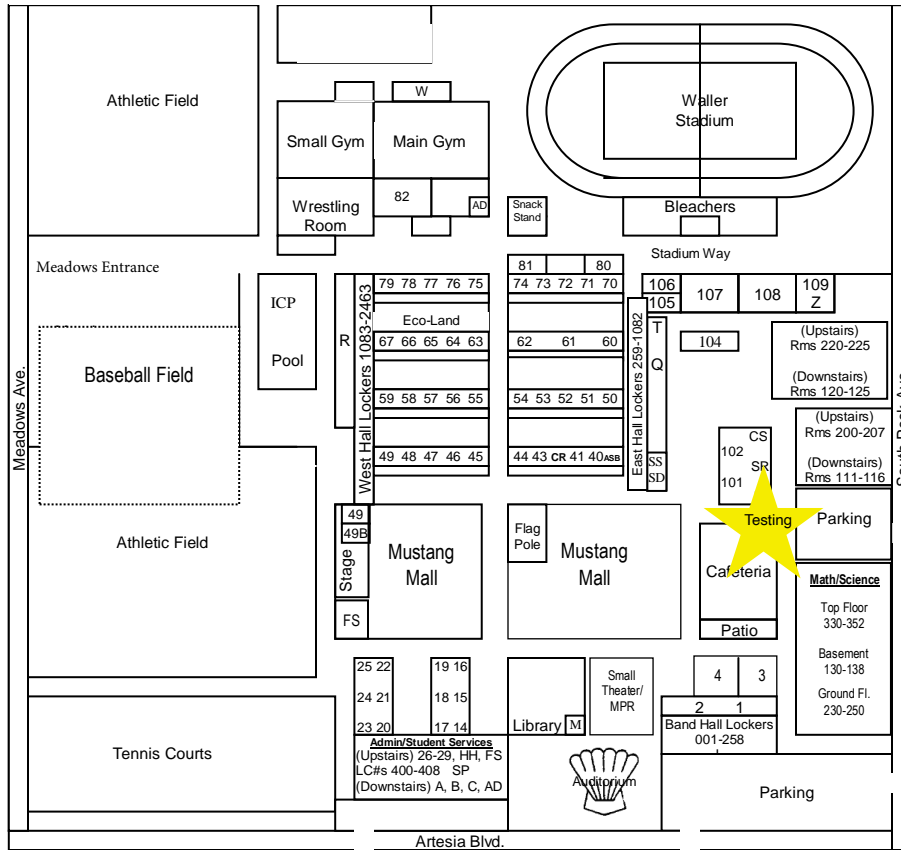

Mira Costa Campus Map

5/2018

- | | | | |
|-----------|-------------------------------|-----------|--|
| A | Administration Offices | FS | Food Services |
| B | Attendance Office | FW | Faculty Workroom |
| C | Guidance Offices | HH | Health Office |
| M | Textbook Room | LC | Learning Center |
| Q | Boiler Room | SA | Student Activities |
| R | Pool Lockers/Restrooms | SD | ASB Distribution |
| S | Storage | CS | Campus Security |
| T | Transformer Room | SF | Student Finance |
| U | Adult School | SP | School Psychologists |
| W | Weight Room | SR | School Resource Officer |
| Z | Maintenance Office | SS | Student Store/Student Activities Office |
| AD | Athletic Director | | |